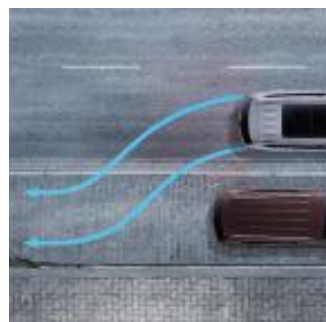

The above specifications are for information purposes only as our products are continually updated and changes may be made to the specifications at any time. If you require any specific feature, you must consult your local dealer who is regularly updated with any change in specification. Specifications are subject to change without notice.